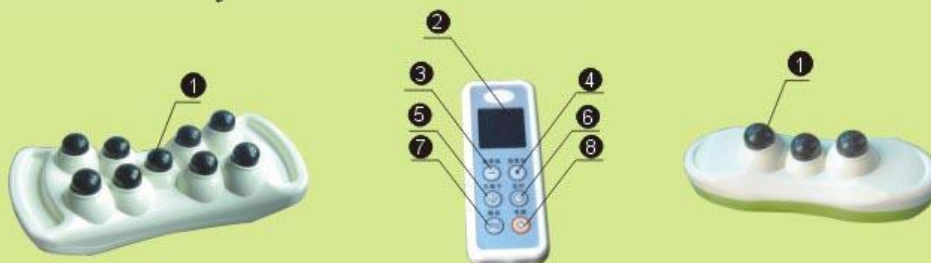

Black Lvyu

Lvyu also known as your black serpentine, it rich in a lot of activity and the body of magnet for dozens of trace elements minerals, and the effectiveness of a two-way adjustment, the plot may be in addition to heat, heart and lung Run, spleen and stomach-benefit Soundjets, mayonnaise hair, raising five internal organs, Lee blood, the eyes and ears, long used light-weight for many years, known as the "medicine Wang." This jade in a specific temperature, can release large amounts of the far infrared and physical requirements of various trace elements, can change the quality of body fluids, the body required to achieve the health of PH value of the environment, improve the human immune function integrated, adjustment Eight humansystem, improve sleep quality, on hereditary diseases, chronic consumption of diseases, cardio-cerebral vascular diseases, nervous system and endocrine system and diseases such as with unexpected results. It not only has high ornamental value and collection value, more other-class unparalleled therapeutic health value, so it is extremely valuable and precious stones by the World Association of jade found in the world Need.

1、 3、 9 massage ball	2、 LCD display	3、 temperature(down)
4、 temperature(up)	5、 anion function	6、 time setting
7、 vibration mode select	8、 power switch